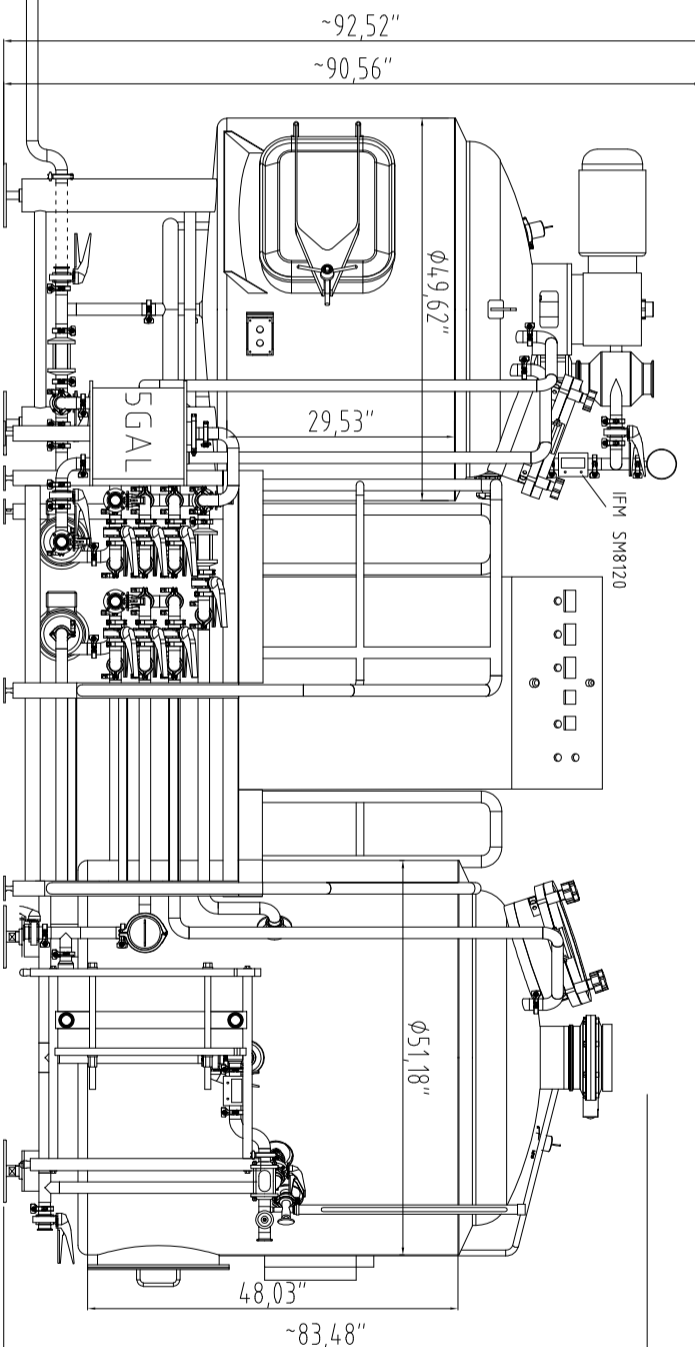

10BBL HLT

SEW 3phase/220V 60HZ 0.75KW

5BBL MLT

5BBL KW

SBBL BREWHOUSE
[DIRECT FIRE, WITHOUT SKID]

11/14/2022