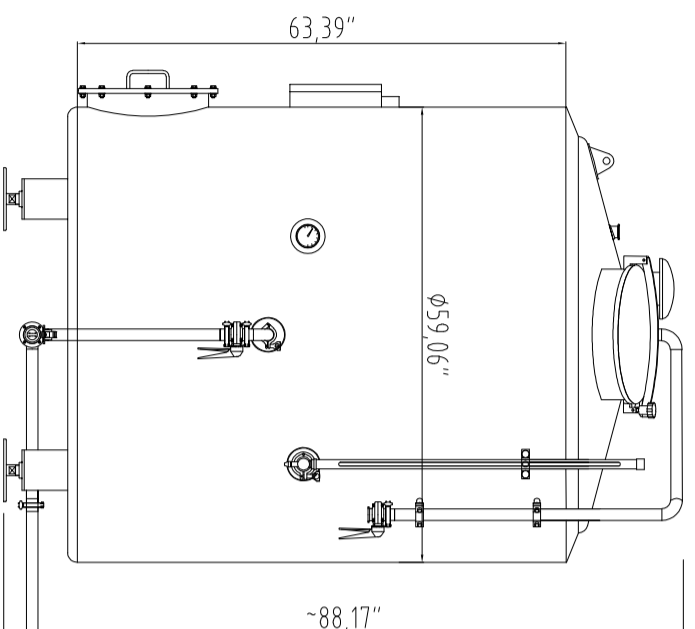

10BBL HLT

SEW 3phase/220V 60HZ 0.75KW

5BBL MLT

5BBL KW

SBBL BREWHOUSE
[DIRECT FIRE, WITHOUT SKID]

11/14/2022