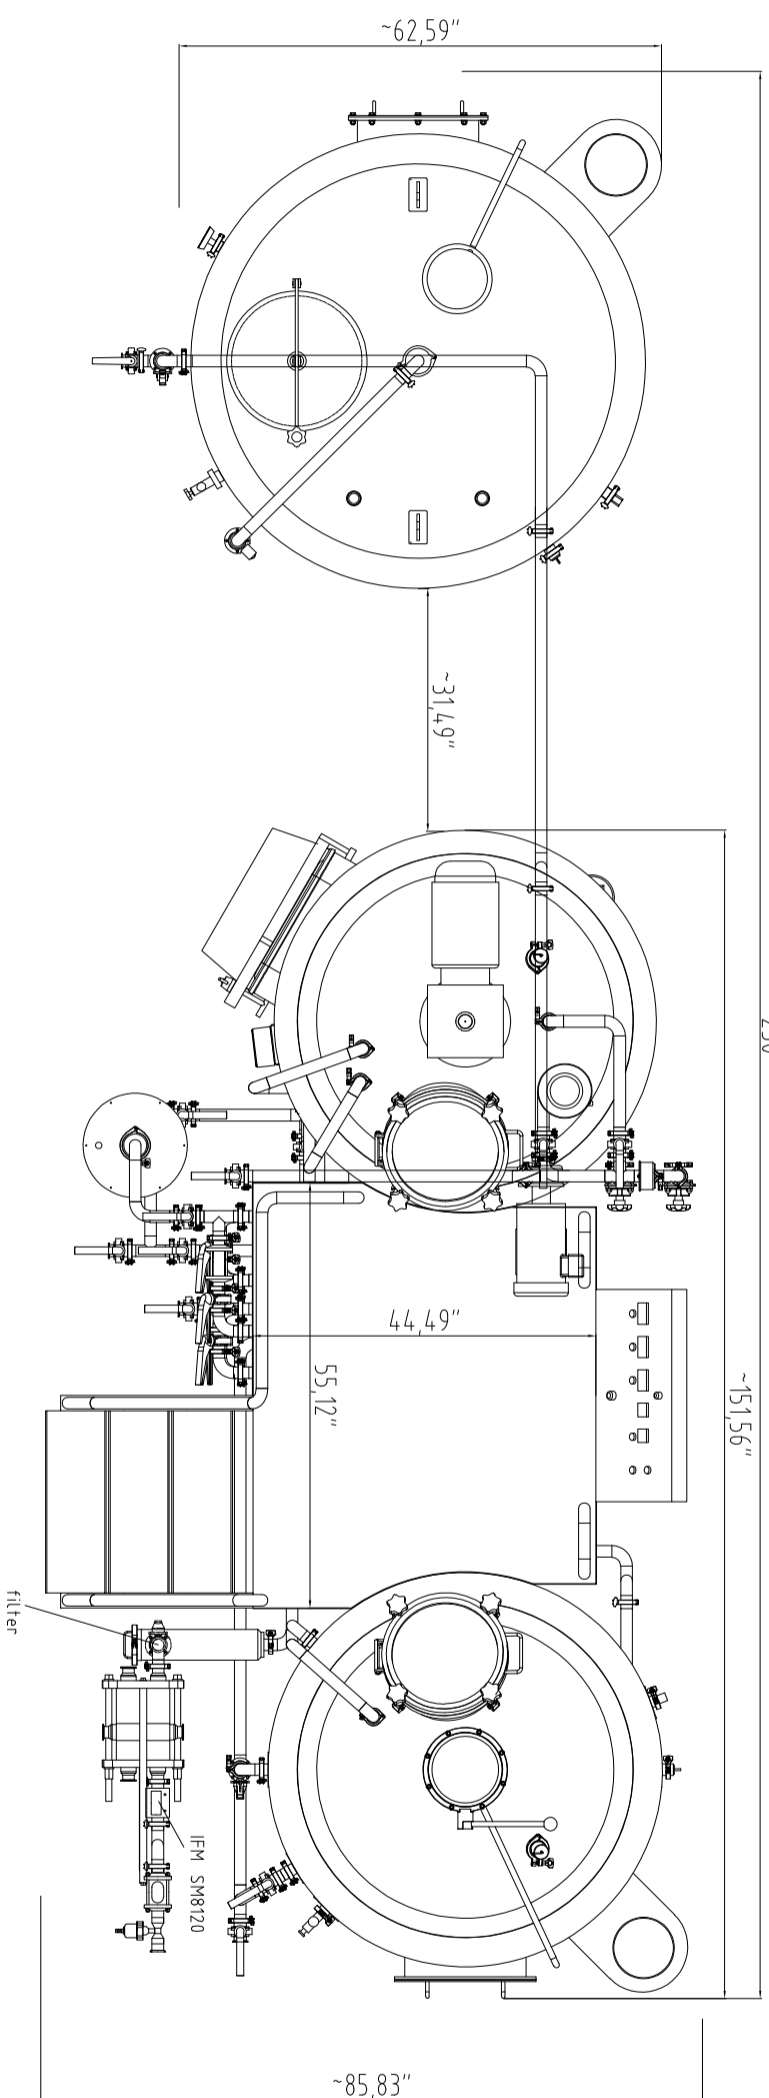

10BBL HLT

SEW 3phase/220V 60HZ 0.75KW

5BBL MLT

5BBL KW

SBBL BREWHOUSE
[DIRECT FIRE, WITHOUT SKID]

11/14/2022