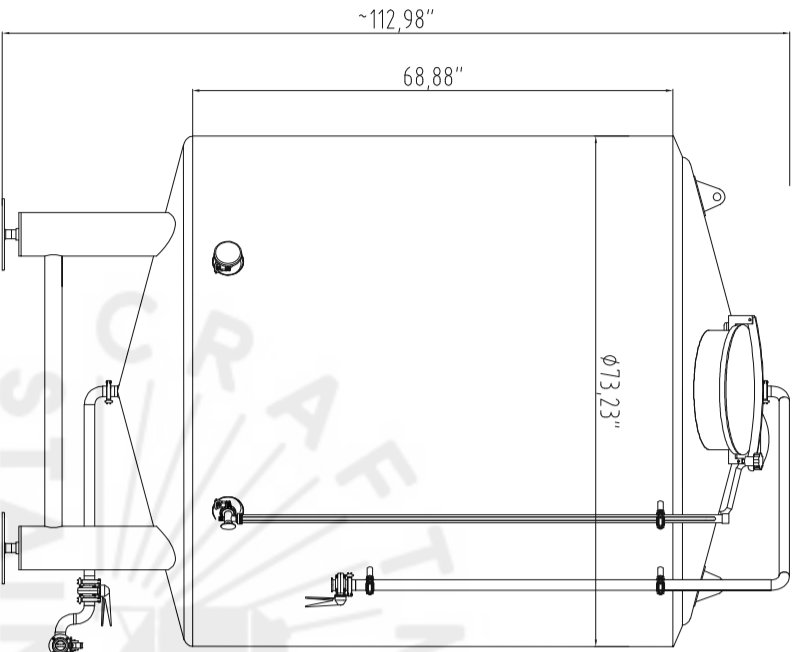

30BBL HLT(S)

15BBL KW(S)

15BBL MLT

~296.47"

~190.95"

~103.16"

11/16/2022  
 15BBL BREWHOUSE  
 [STEAM]