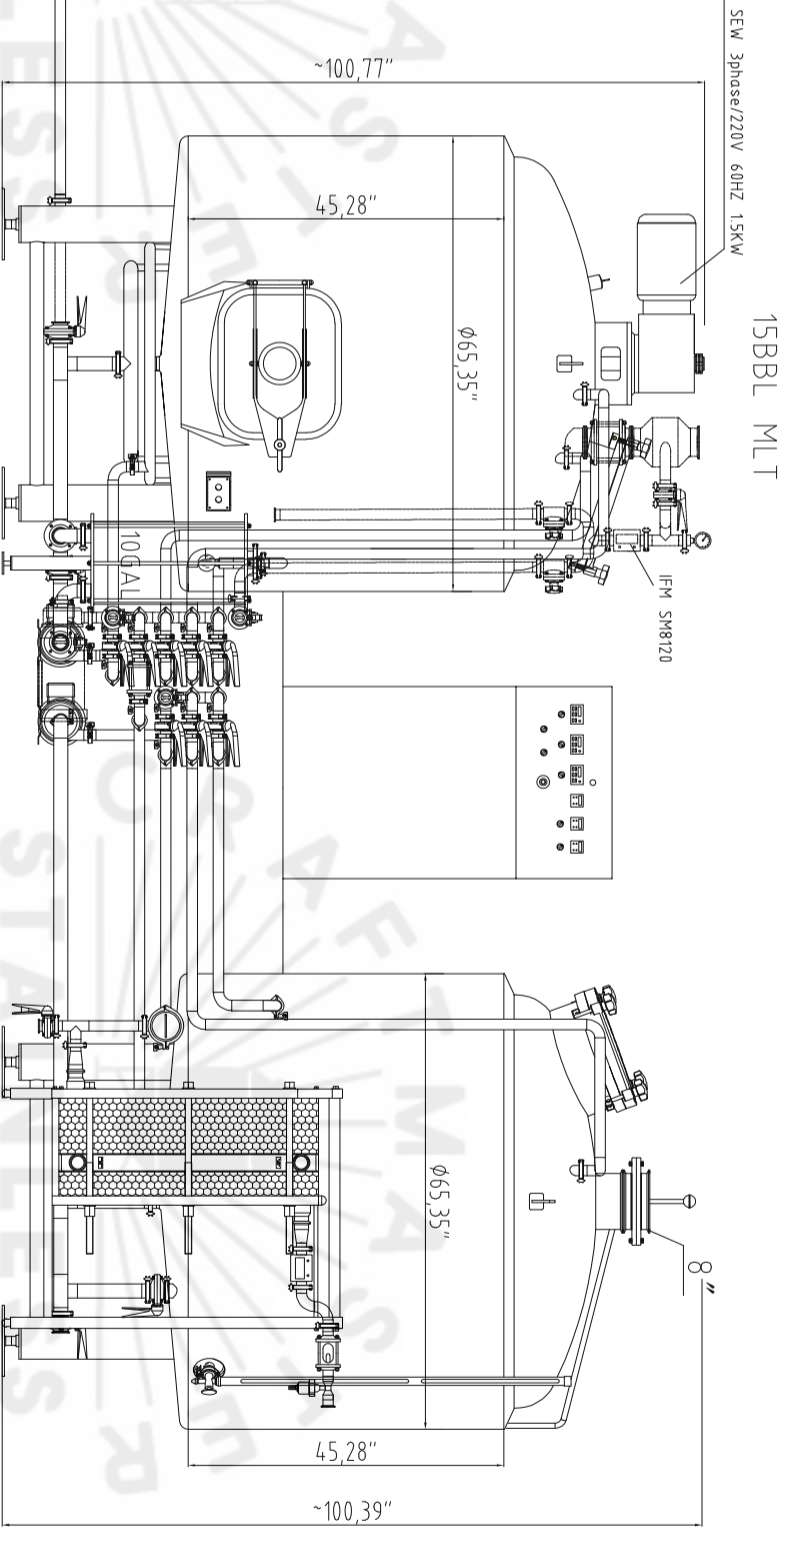

30BBL HLT(S)

15BBL KW(S)

15BBL MLT

~296.47"

~190.95"

~103.16"

11/16/2022  
 15BBL BREWHOUSE  
 [STEAM]