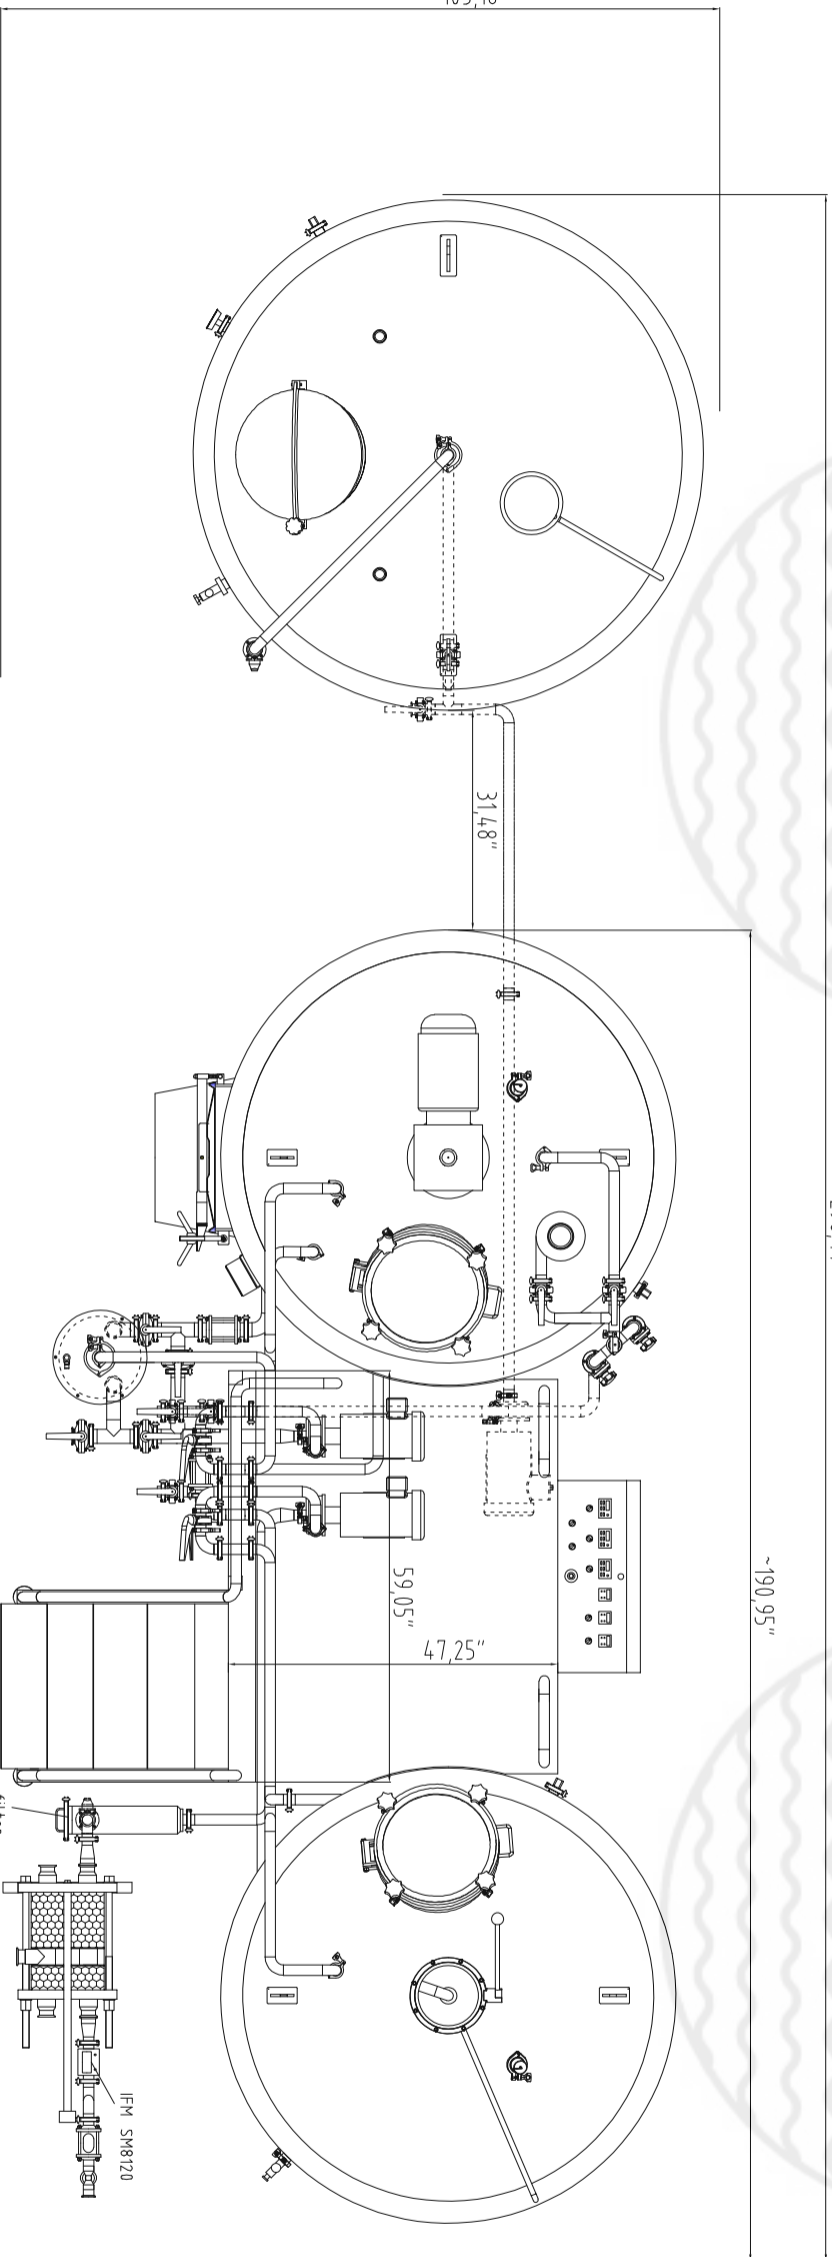

30BBL HLT(S)

15BBL KW(S)

15BBL MLT

~296.47"

~190.95"

~103.16"

11/16/2022  
 15BBL BREWHOUSE  
 [STEAM]