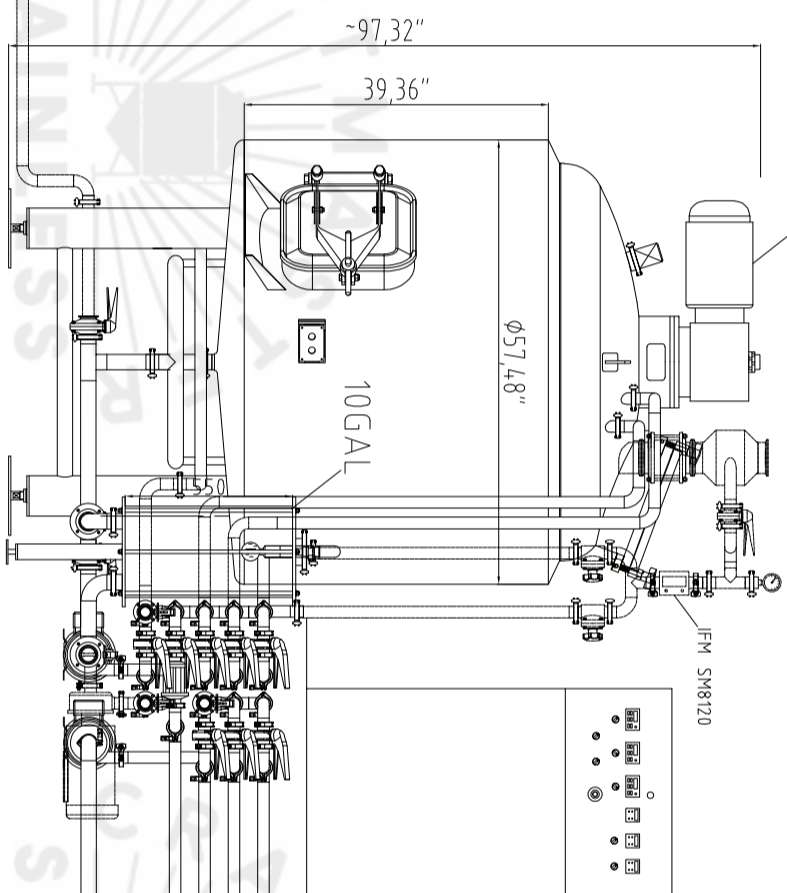

20BBL HLT(F)

SEW 3phase/220V 60HZ 1.5KW

10BBL MLT

10BBL KW(F)

~279.93"

~181.71"

10BBL BREWHOUSE  
(DIRECT FIRE)

11/14/2022