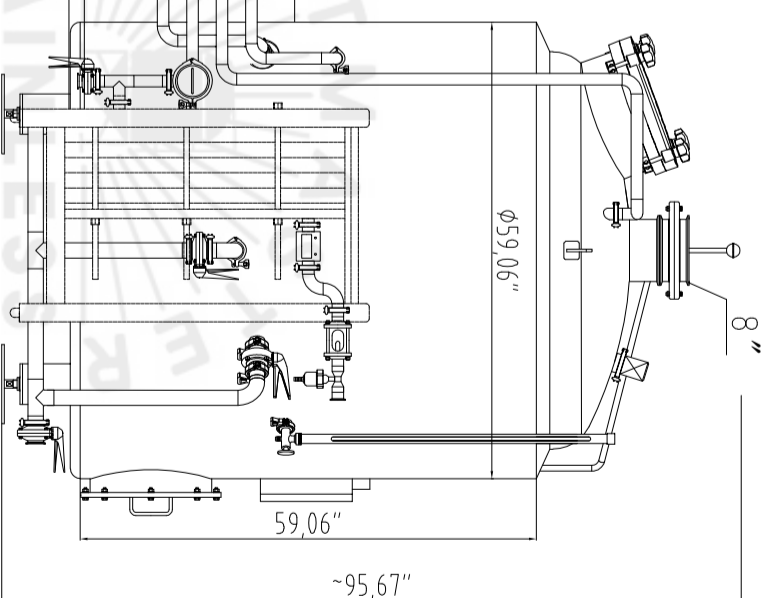

20BBL HLT(F)

SEW 3phase/220V 60HZ 1.5KW

10BBL MLT

10BBL KW(F)

~279.93"

~181.71"

10BBL BREWHOUSE  
(DIRECT FIRE)

11/14/2022