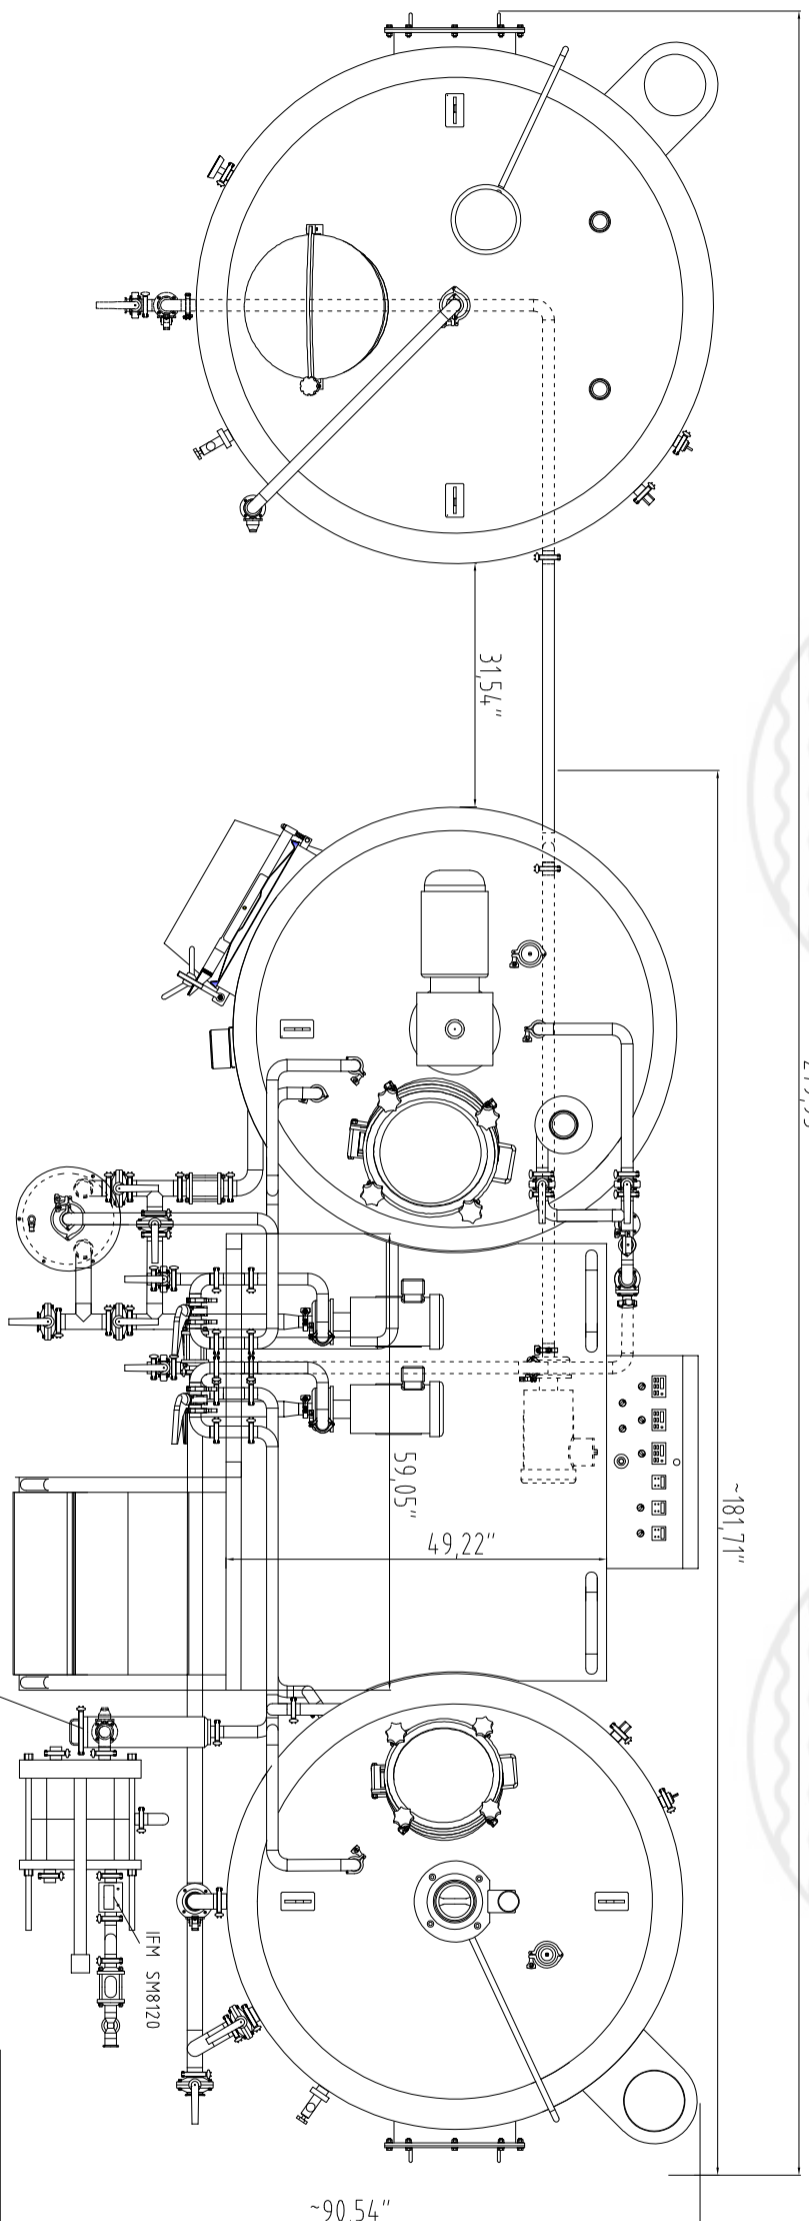

20BBL HLT(F)

SEW 3phase/220V 60HZ 1.5KW

10BBL MLT

10BBL KW(F)

~279.93"

~181.71"

10BBL BREWHOUSE  
(DIRECT FIRE)

11/14/2022