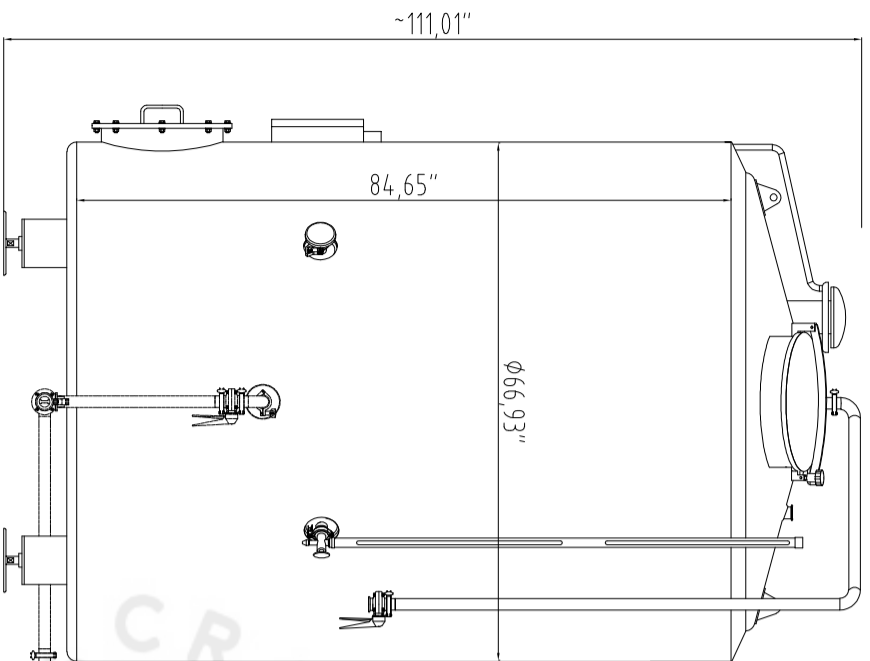

20BBL HLT(F)

SEW 3phase/220V 60HZ 1.5KW

10BBL MLT

10BBL KW(F)

~279.93"

~181.71"

10BBL BREWHOUSE  
(DIRECT FIRE)

11/14/2022