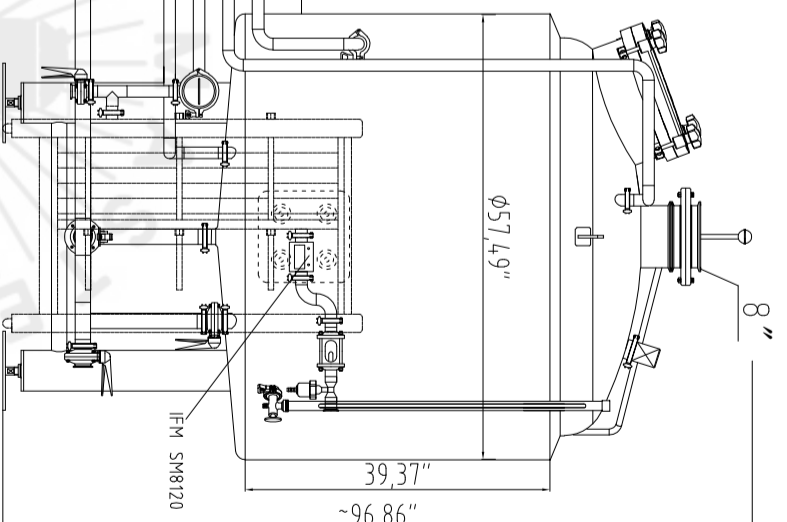

20BBL HLT(EH)

SEW 3phase/220V 60HZ 15KW

10BBL MLT

10BBL KW(EH)

STAINLESS
CREATIVE
EQUIPMENT

STAINLESS
CREATIVE
EQUIPMENT