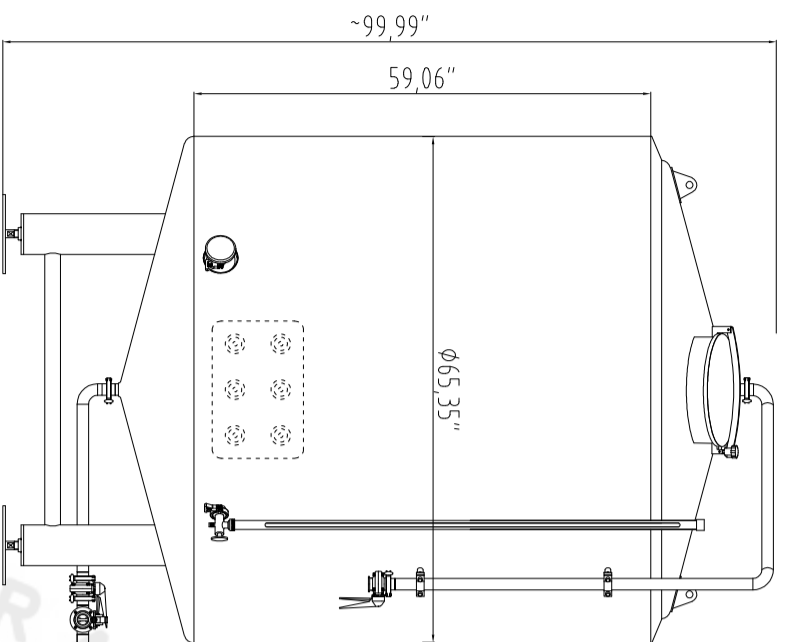

20BBL HLT(EH)

SEW 3phase/220V 60HZ 15KW

10BBL MLT

10BBL KW(EH)

STAINLESS
CREATIVE
EQUIPMENT

STAINLESS
CREATIVE
EQUIPMENT