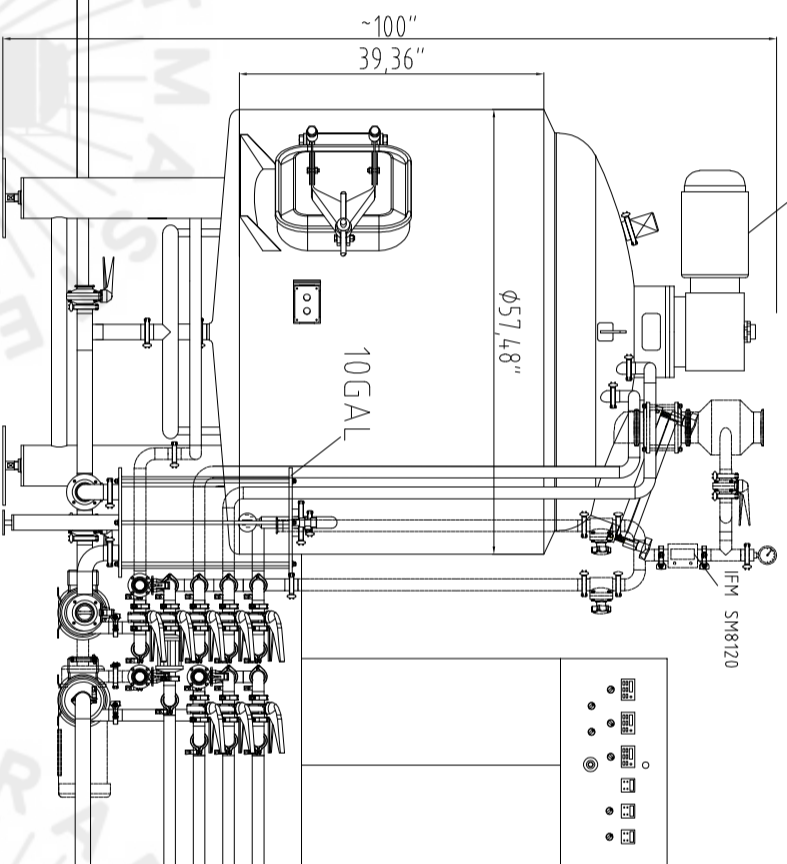

20BBL HLT(EH)

SEW 3phase/220V 60HZ 15KW

10BBL MLT

10BBL KW(EH)

STAINLESS
CREATIVE
EQUIPMENT

STAINLESS
CREATIVE
EQUIPMENT